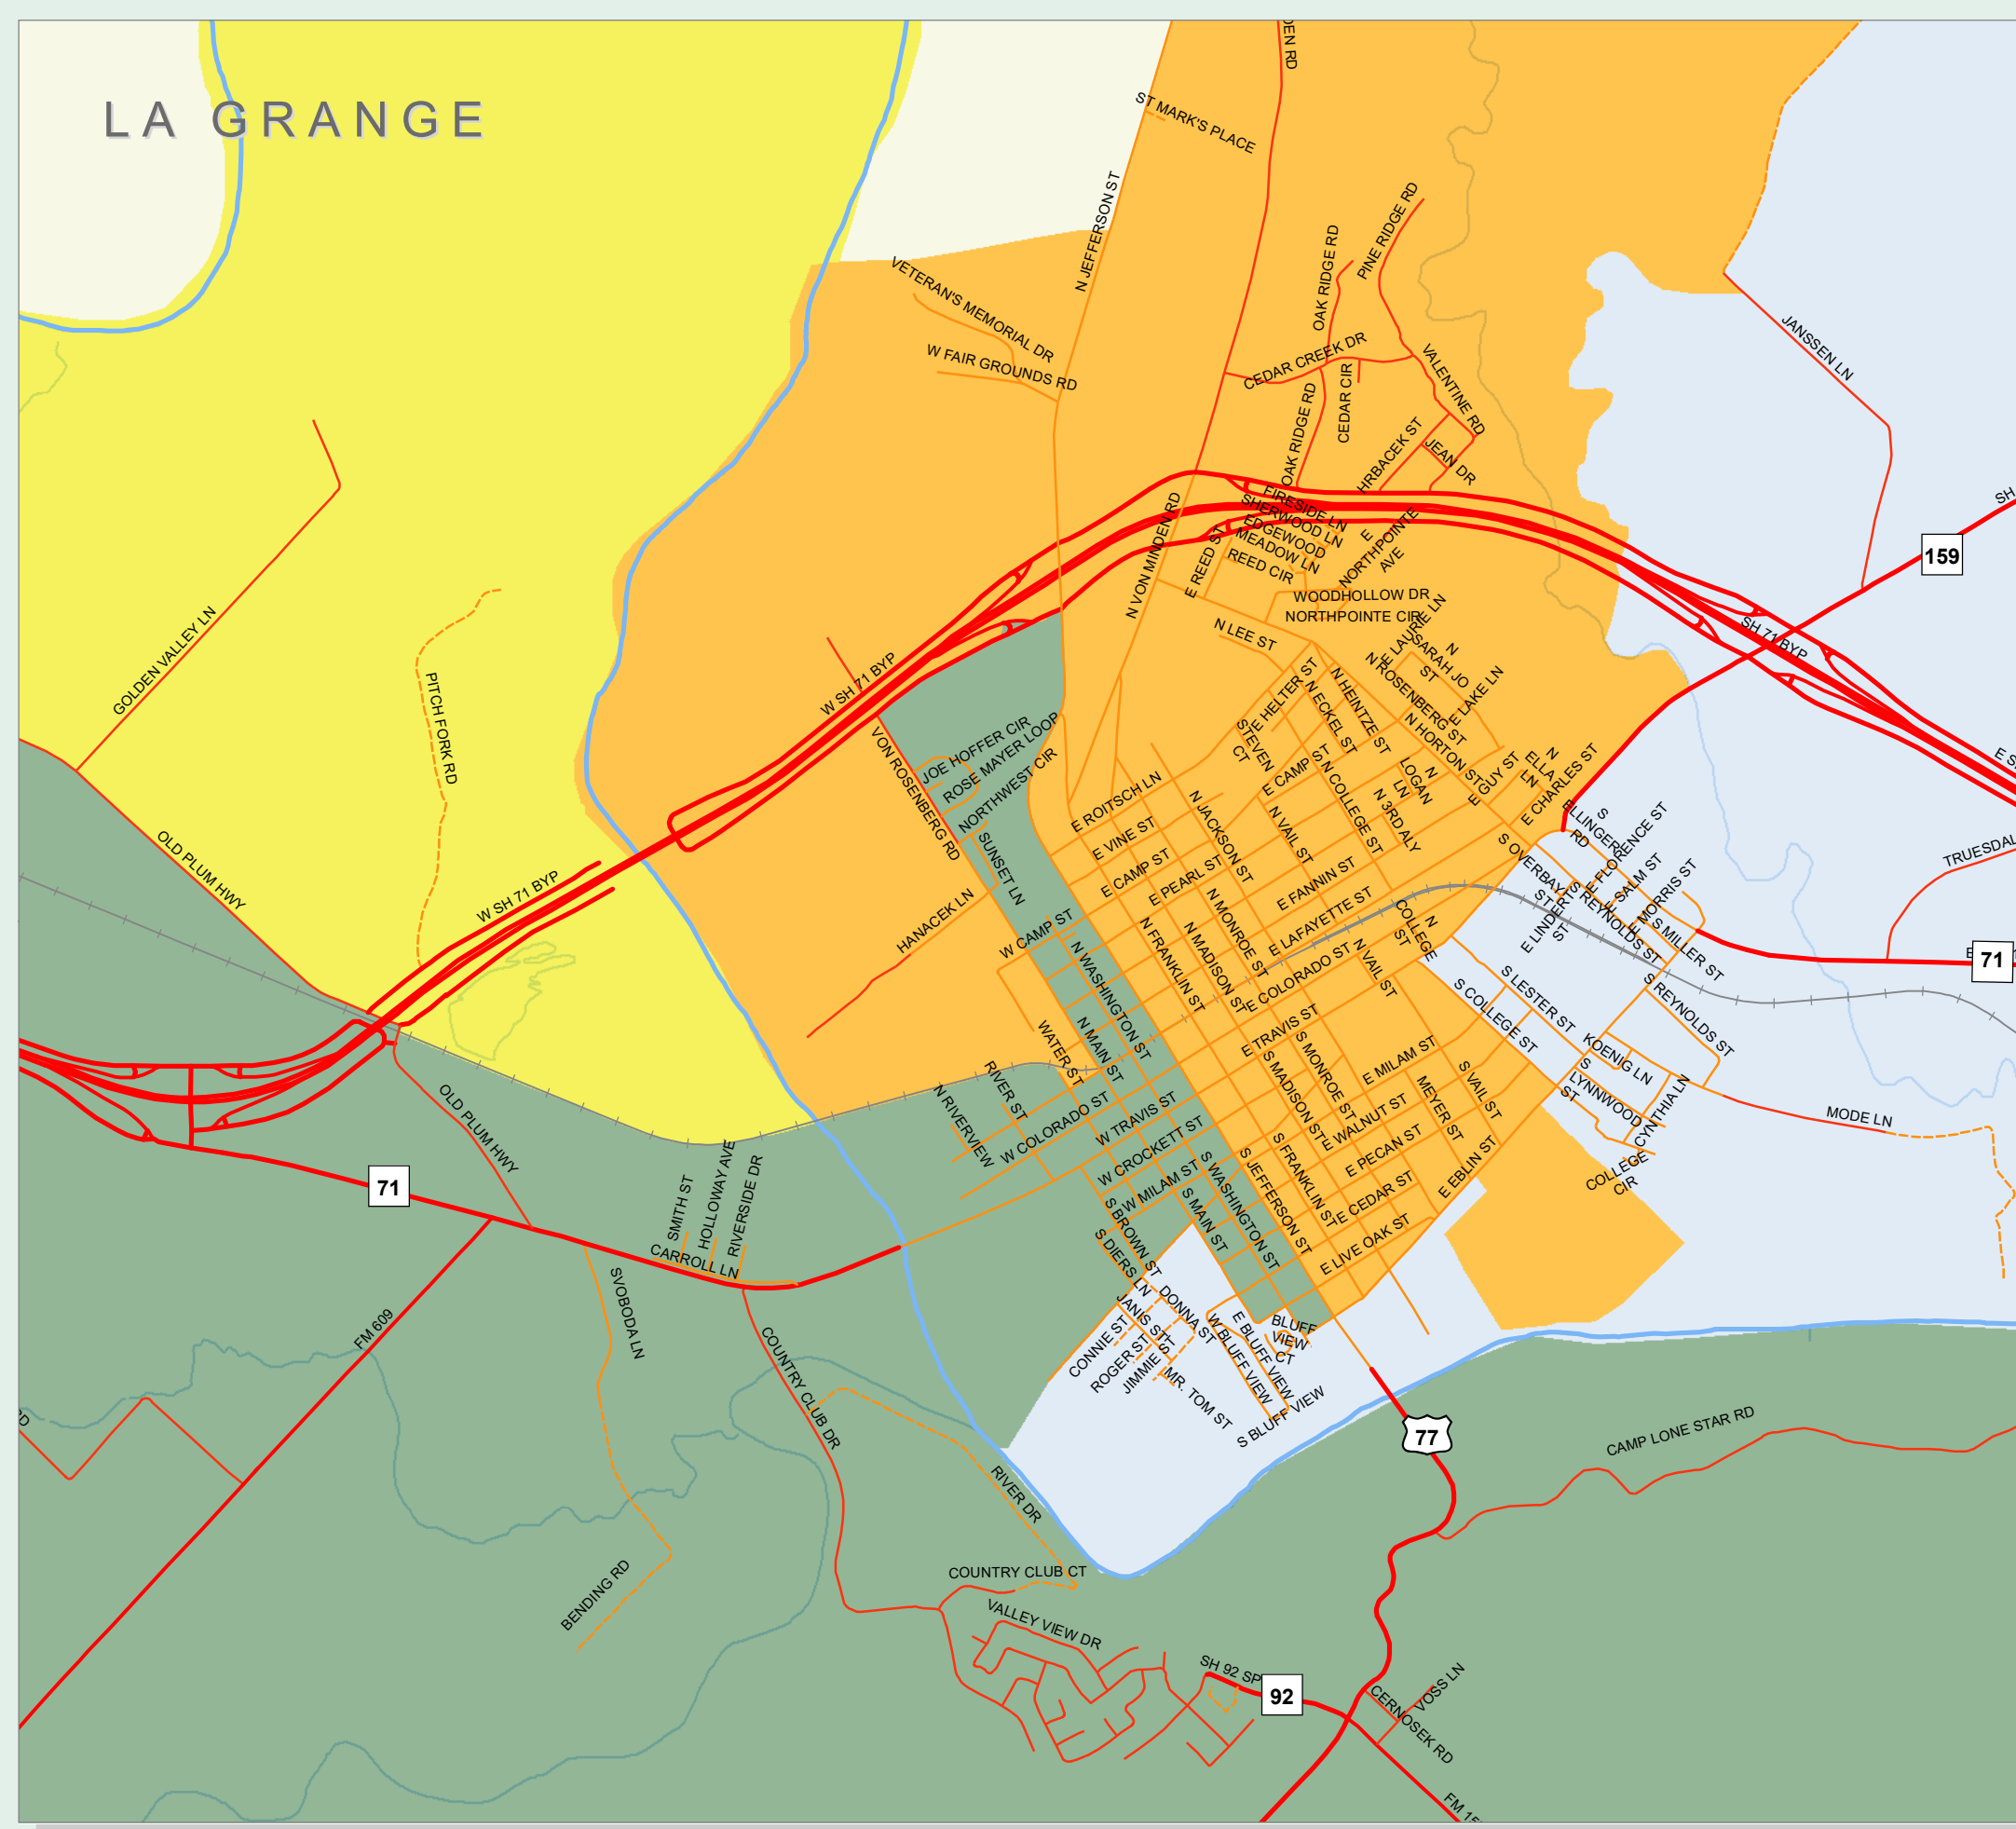

FAYETTE COUNTY TEXAS

Voting Precincts & Commissioner Precincts

VOTING PRECINCTS Effective Jan. 1, 2022

Commissioner Pct 1

- 101N La Grange
- 110 Warda
- 112 Plum

Commissioner Pct 2

- 201E La Grange
- 204 Fayetteville
- 207 Round Top

Commissioner Pct 3

- 301W La Grange
- 315 Cistern
- 316 Flatonia

Commissioner Pct 4

- 422 Ammannsville
- 423 Holman
- 425 Schulenburg