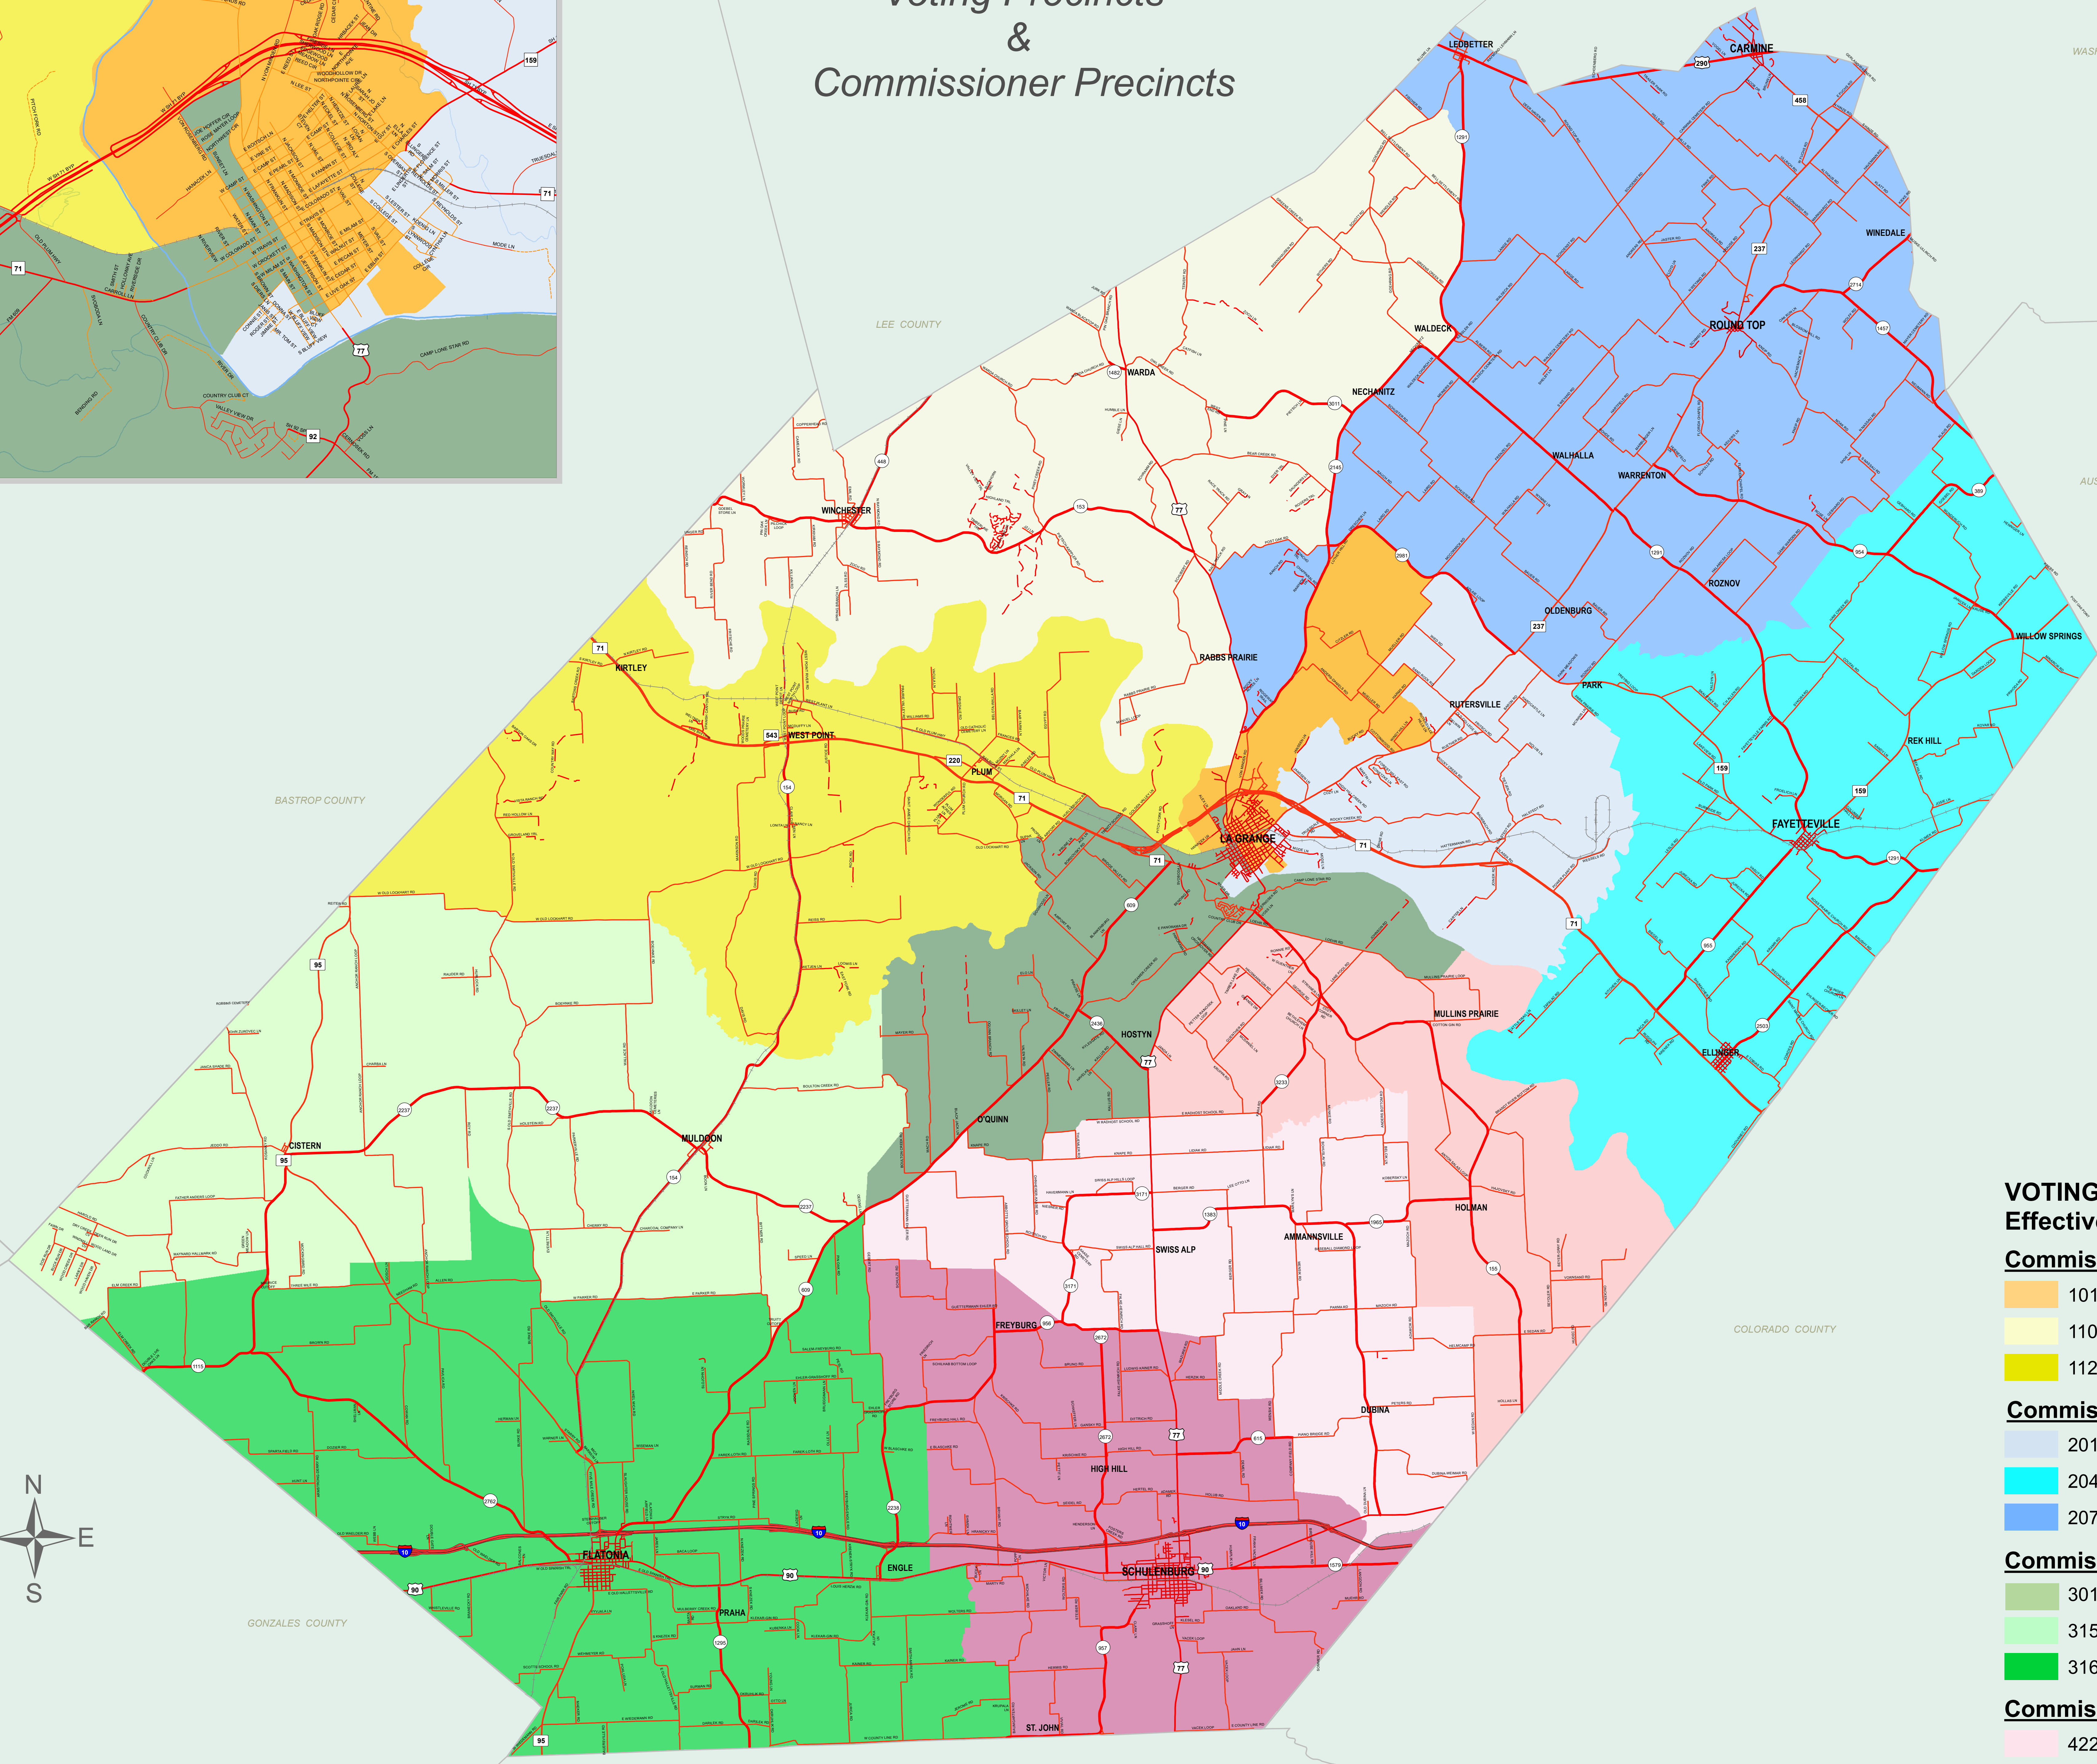

FAYETTE COUNTY TEXAS

Voting Precincts & Commissioner Precincts

VOTING PRECINCTS Effective Jan. 1, 2022

Commissioner Pct 1

- 101N La Grange
- 110 Warda
- 112 Plum

Commissioner Pct 2

- 201E La Grange
- 204 Fayetteville
- 207 Round Top

Commissioner Pct 3

- 301W La Grange
- 315 Cistern
- 316 Flatonia

Commissioner Pct 4

- 422 Ammannsville
- 423 Holman
- 425 Schulenburg