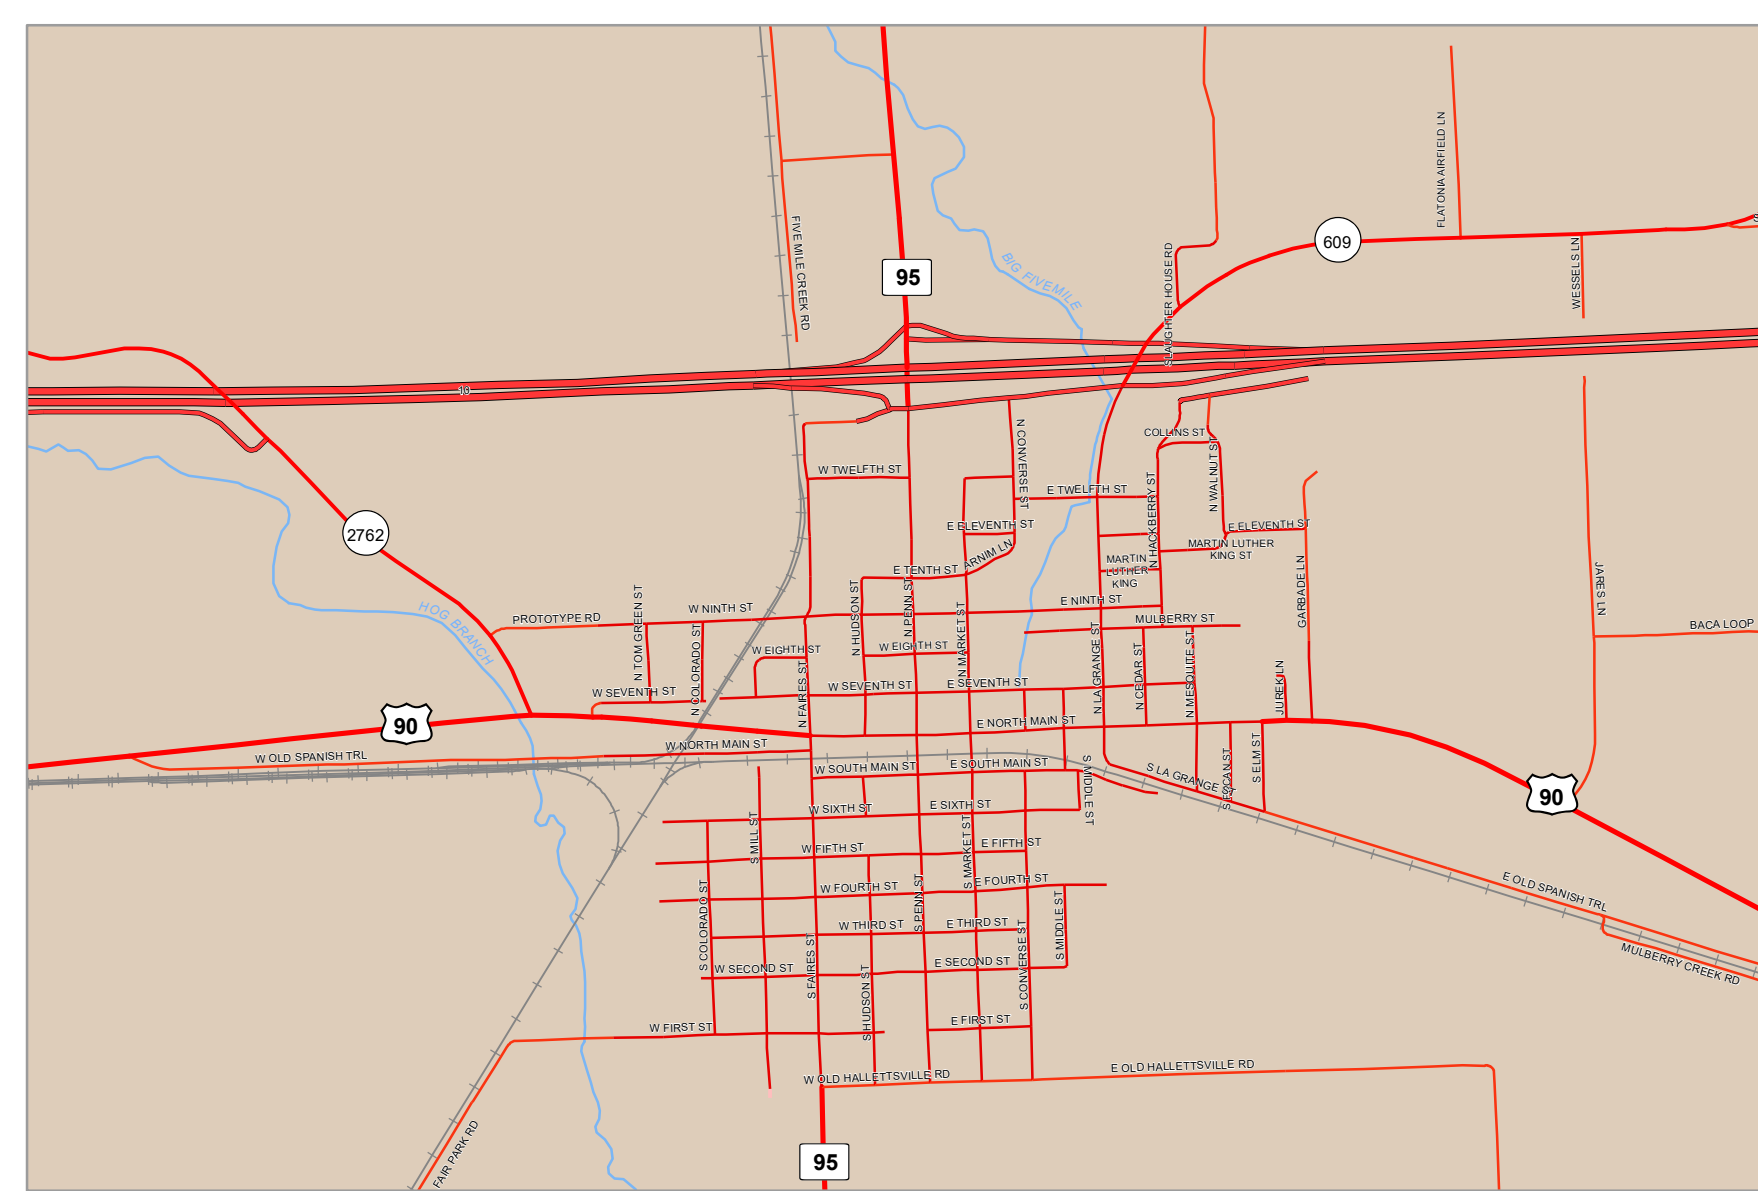

LA GRANGE

WINCHESTER

LEDBETTER

FAYETTE COUNTY TEXAS

CARMINE

WEST POINT

PLUM

CISTERN

MULDOON

FLATONIA

ROUND TOP

ELLINGER

FAYETTEVILLE

SCHULENBURG

Legend

- County Boundary
- Railroad
- Streams
- Road Class
  - Local
  - Major
  - IH
  - Private
  - Outside Fayette

1. ### County Precincts Effective January 1, 2022
2. Precinct 1
   - Precinct 2
   - Precinct 3
   - Precinct 4

FAYETTE COUNTY MAPPING
La Grange, TX 78945
(979)968-6469