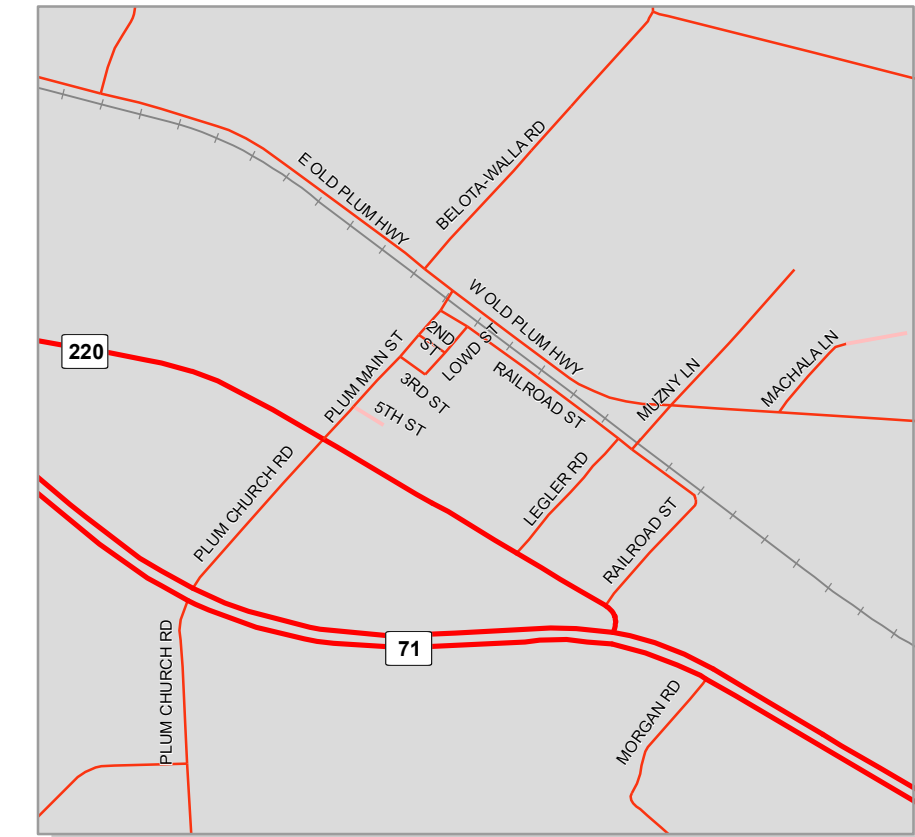

LA GRANGE

WINCHESTER

LEDBETTER

FAYETTE COUNTY TEXAS

CARMINE

WEST POINT

PLUM

CISTERN

MULDOON

FLATONIA

ROUND TOP

ELLINGER

FAYETTEVILLE

SCHULENBURG

Legend

- County Boundary
- Railroad
- Streams
- Road Class
  - Local
  - Major
  - IH
  - Private
  - Outside Fayette

1. ### County Precincts Effective January 1, 2022
2. Precinct 1
   - Precinct 2
   - Precinct 3
   - Precinct 4

FAYETTE COUNTY MAPPING
La Grange, TX 78945
(979)968-6469