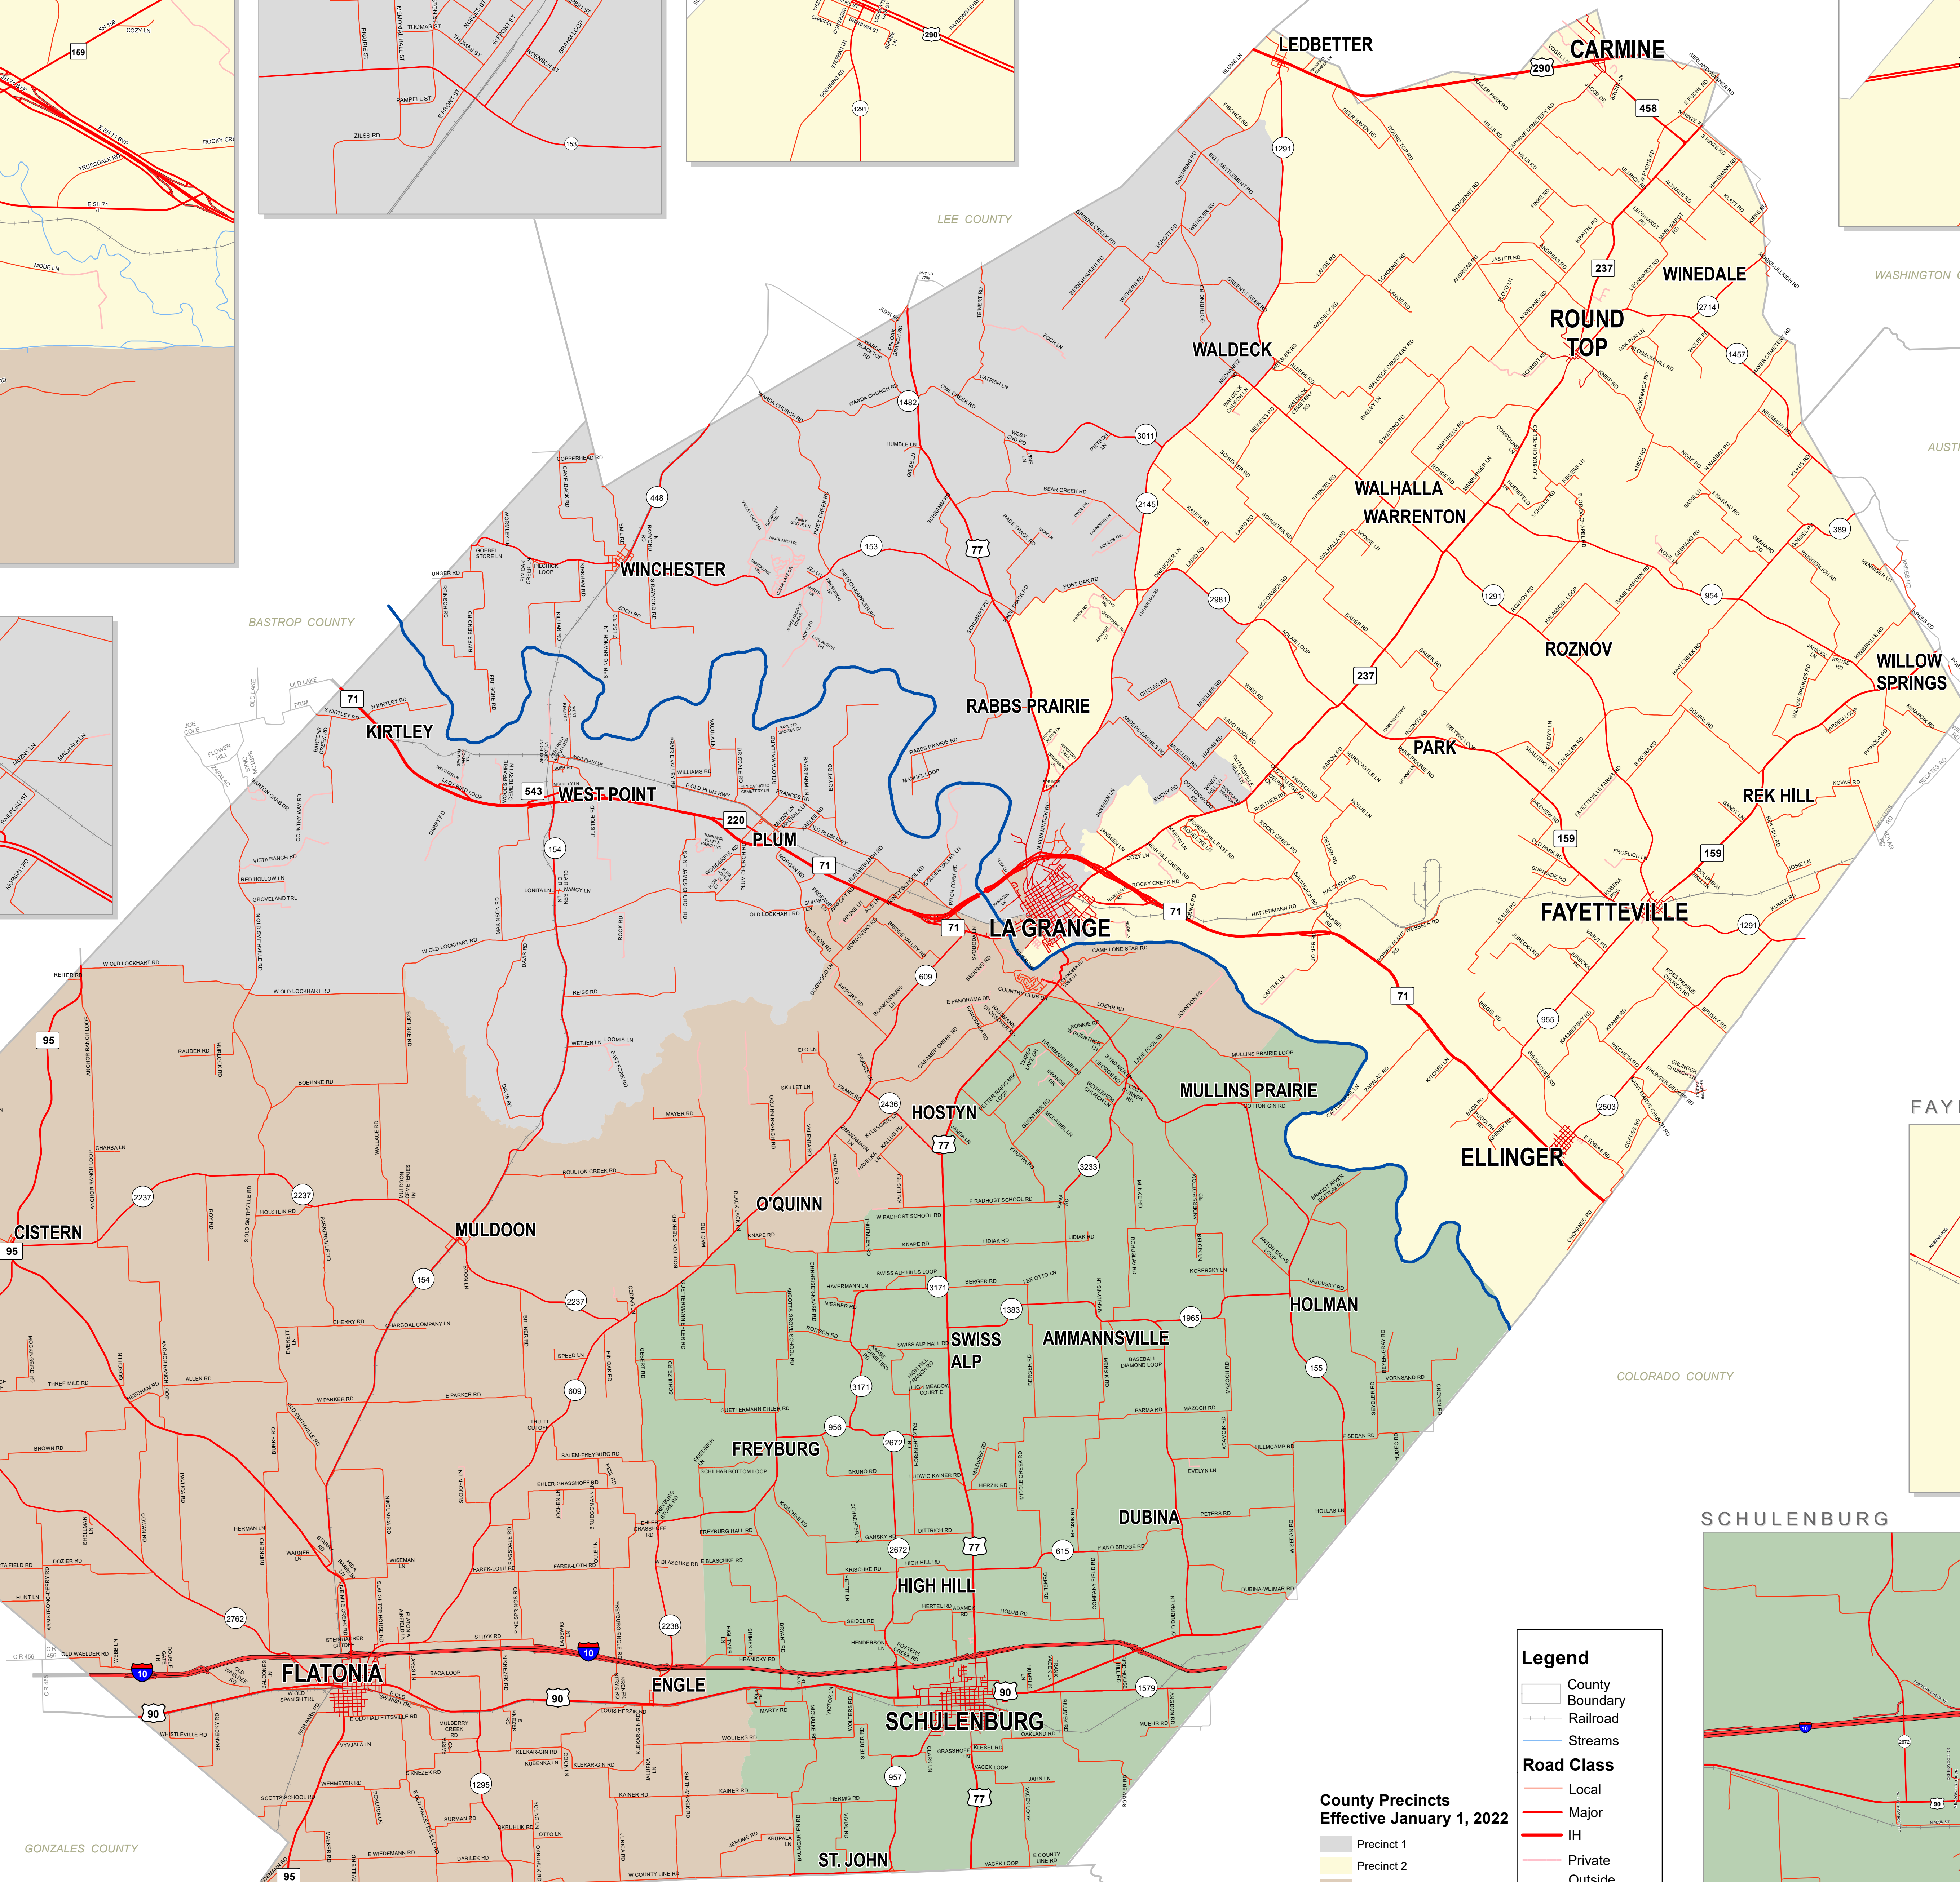

LA GRANGE

WINCHESTER

LEDBETTER

FAYETTE COUNTY TEXAS

CARMINE

WEST POINT

PLUM

CISTERN

MULDOON

FLATONIA

ROUND TOP

ELLINGER

FAYETTEVILLE

SCHULENBURG

Legend

- County Boundary
- Railroad
- Streams
- Road Class
  - Local
  - Major
  - IH
  - Private
  - Outside Fayette

1. ### County Precincts Effective January 1, 2022
2. Precinct 1
   - Precinct 2
   - Precinct 3
   - Precinct 4

FAYETTE COUNTY MAPPING
La Grange, TX 78945
(979)968-6469