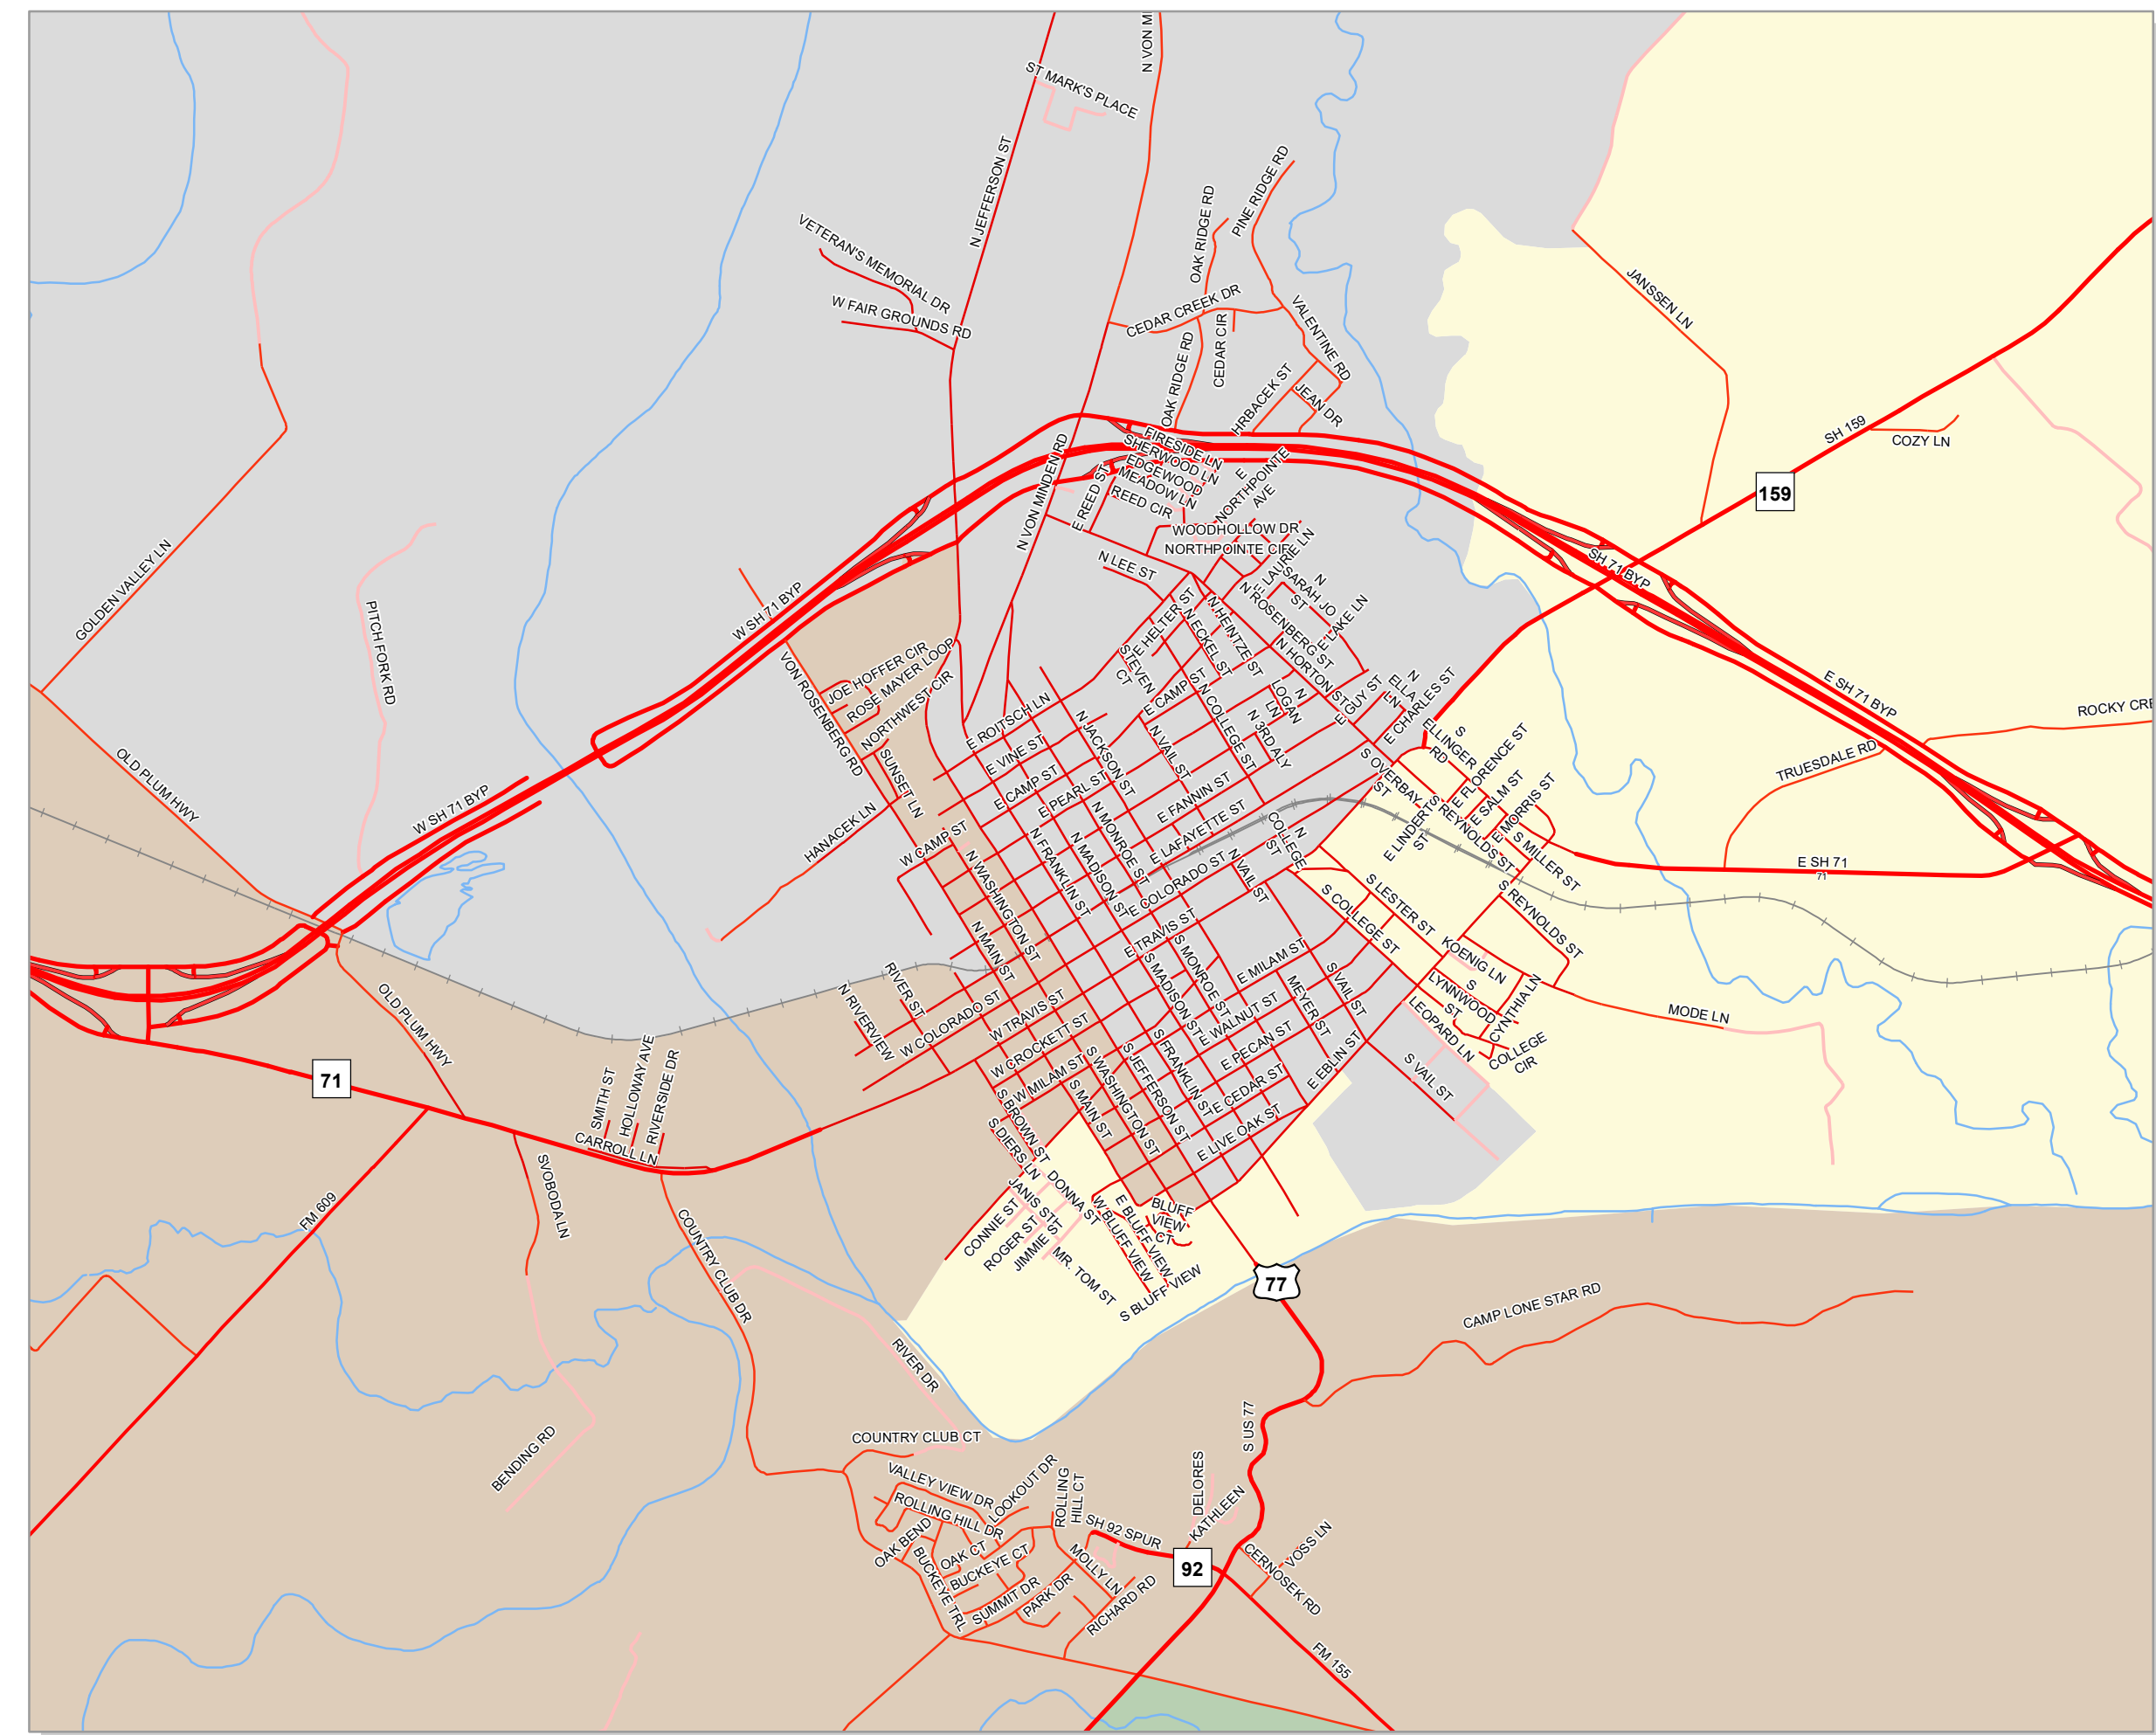

LA GRANGE

WINCHESTER