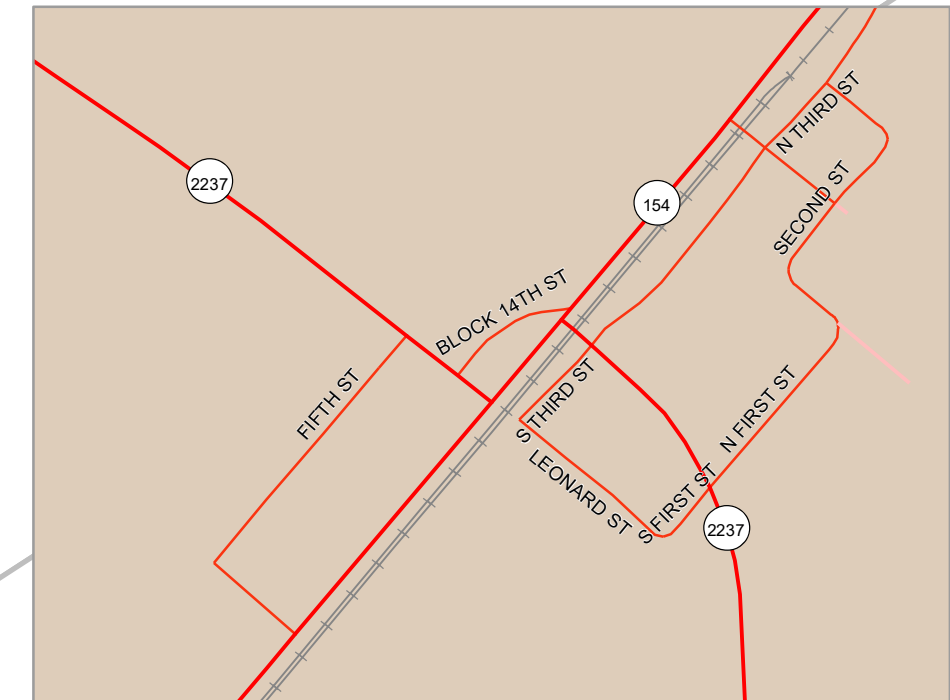

MULDOON

FLATONIA