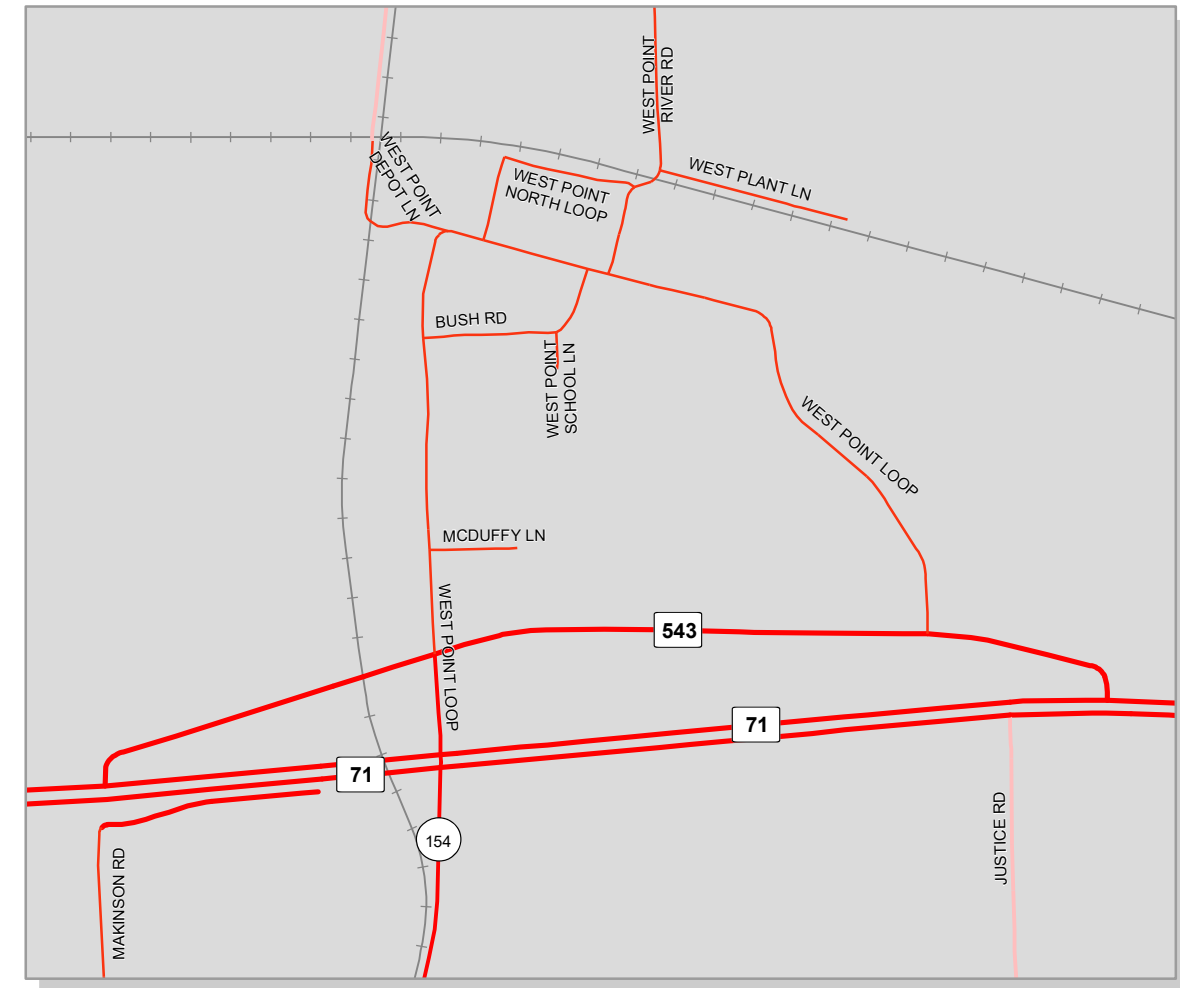

WEST POINT

PLUM