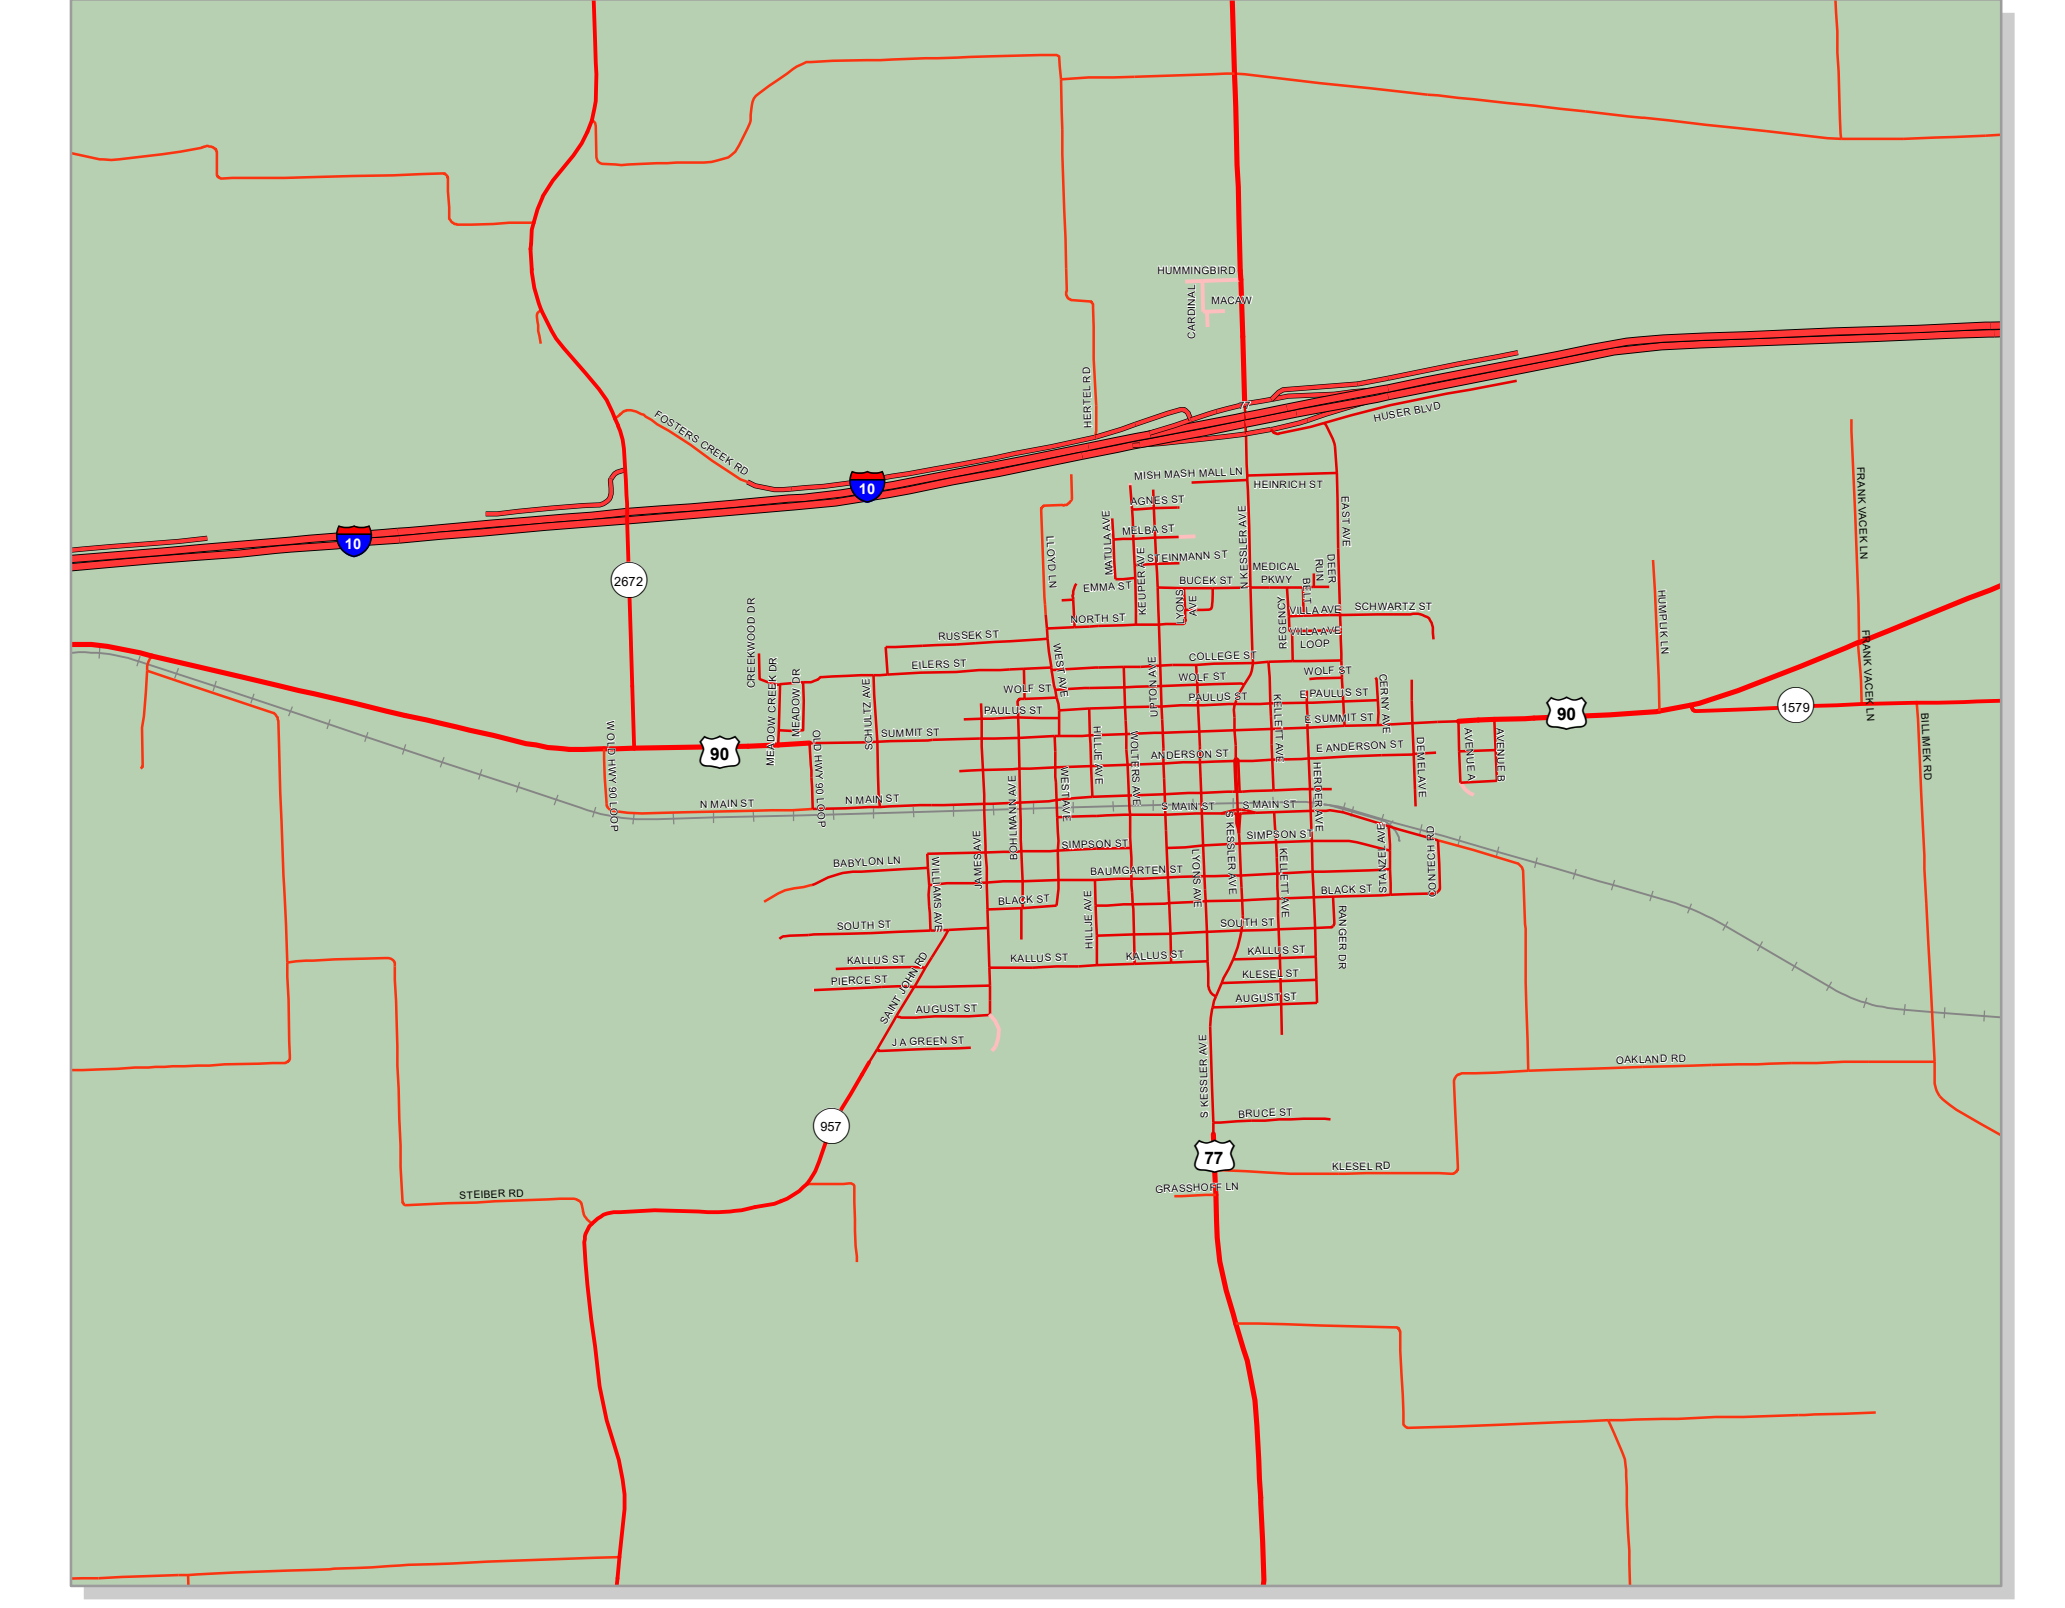

Legend

- County Boundary
- Railroad
- Streams
- Road Class
  - Local
  - Major
  - IH
  - Private
  - Outside Fayette

1. ### County Precincts Effective January 1, 2022
2. Precinct 1
   - Precinct 2
   - Precinct 3
   - Precinct 4

FAYETTE COUNTY MAPPING
La Grange, TX 78945
(979)968-6469