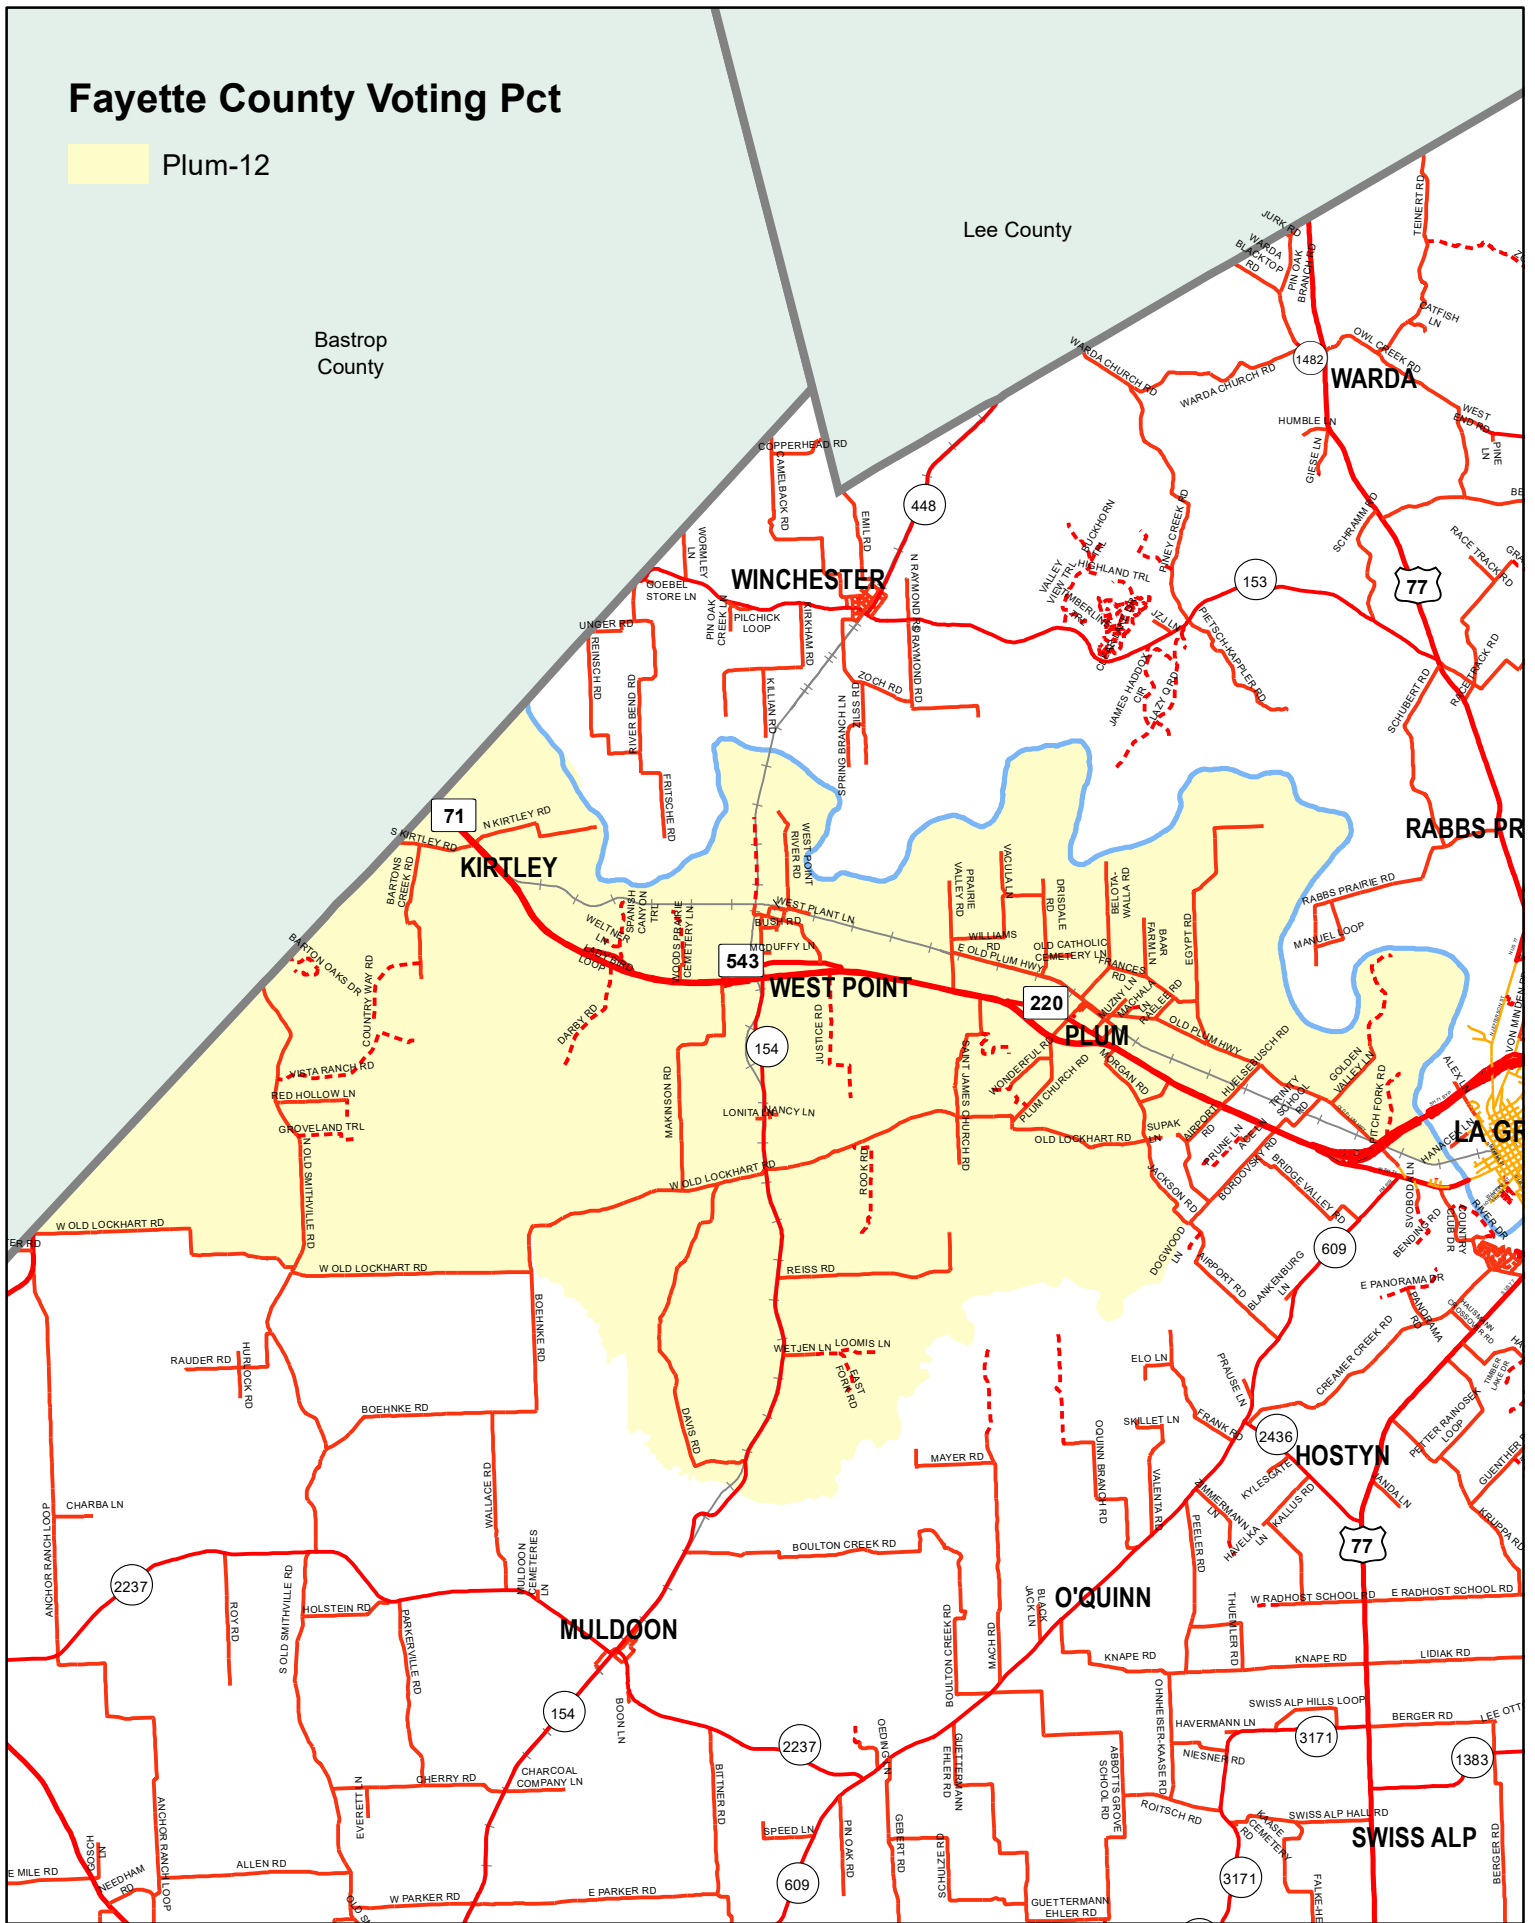

Fayette County Voting Pct

Plum-12

FAYETTE COUNTY, TX

June 2021

Disclaimer: Fayette County provides this map and/or data 'as is' and assumes no liability for its accuracy or completeness. This is intended as a general representation only and is in no way intended to be used as survey grade information.